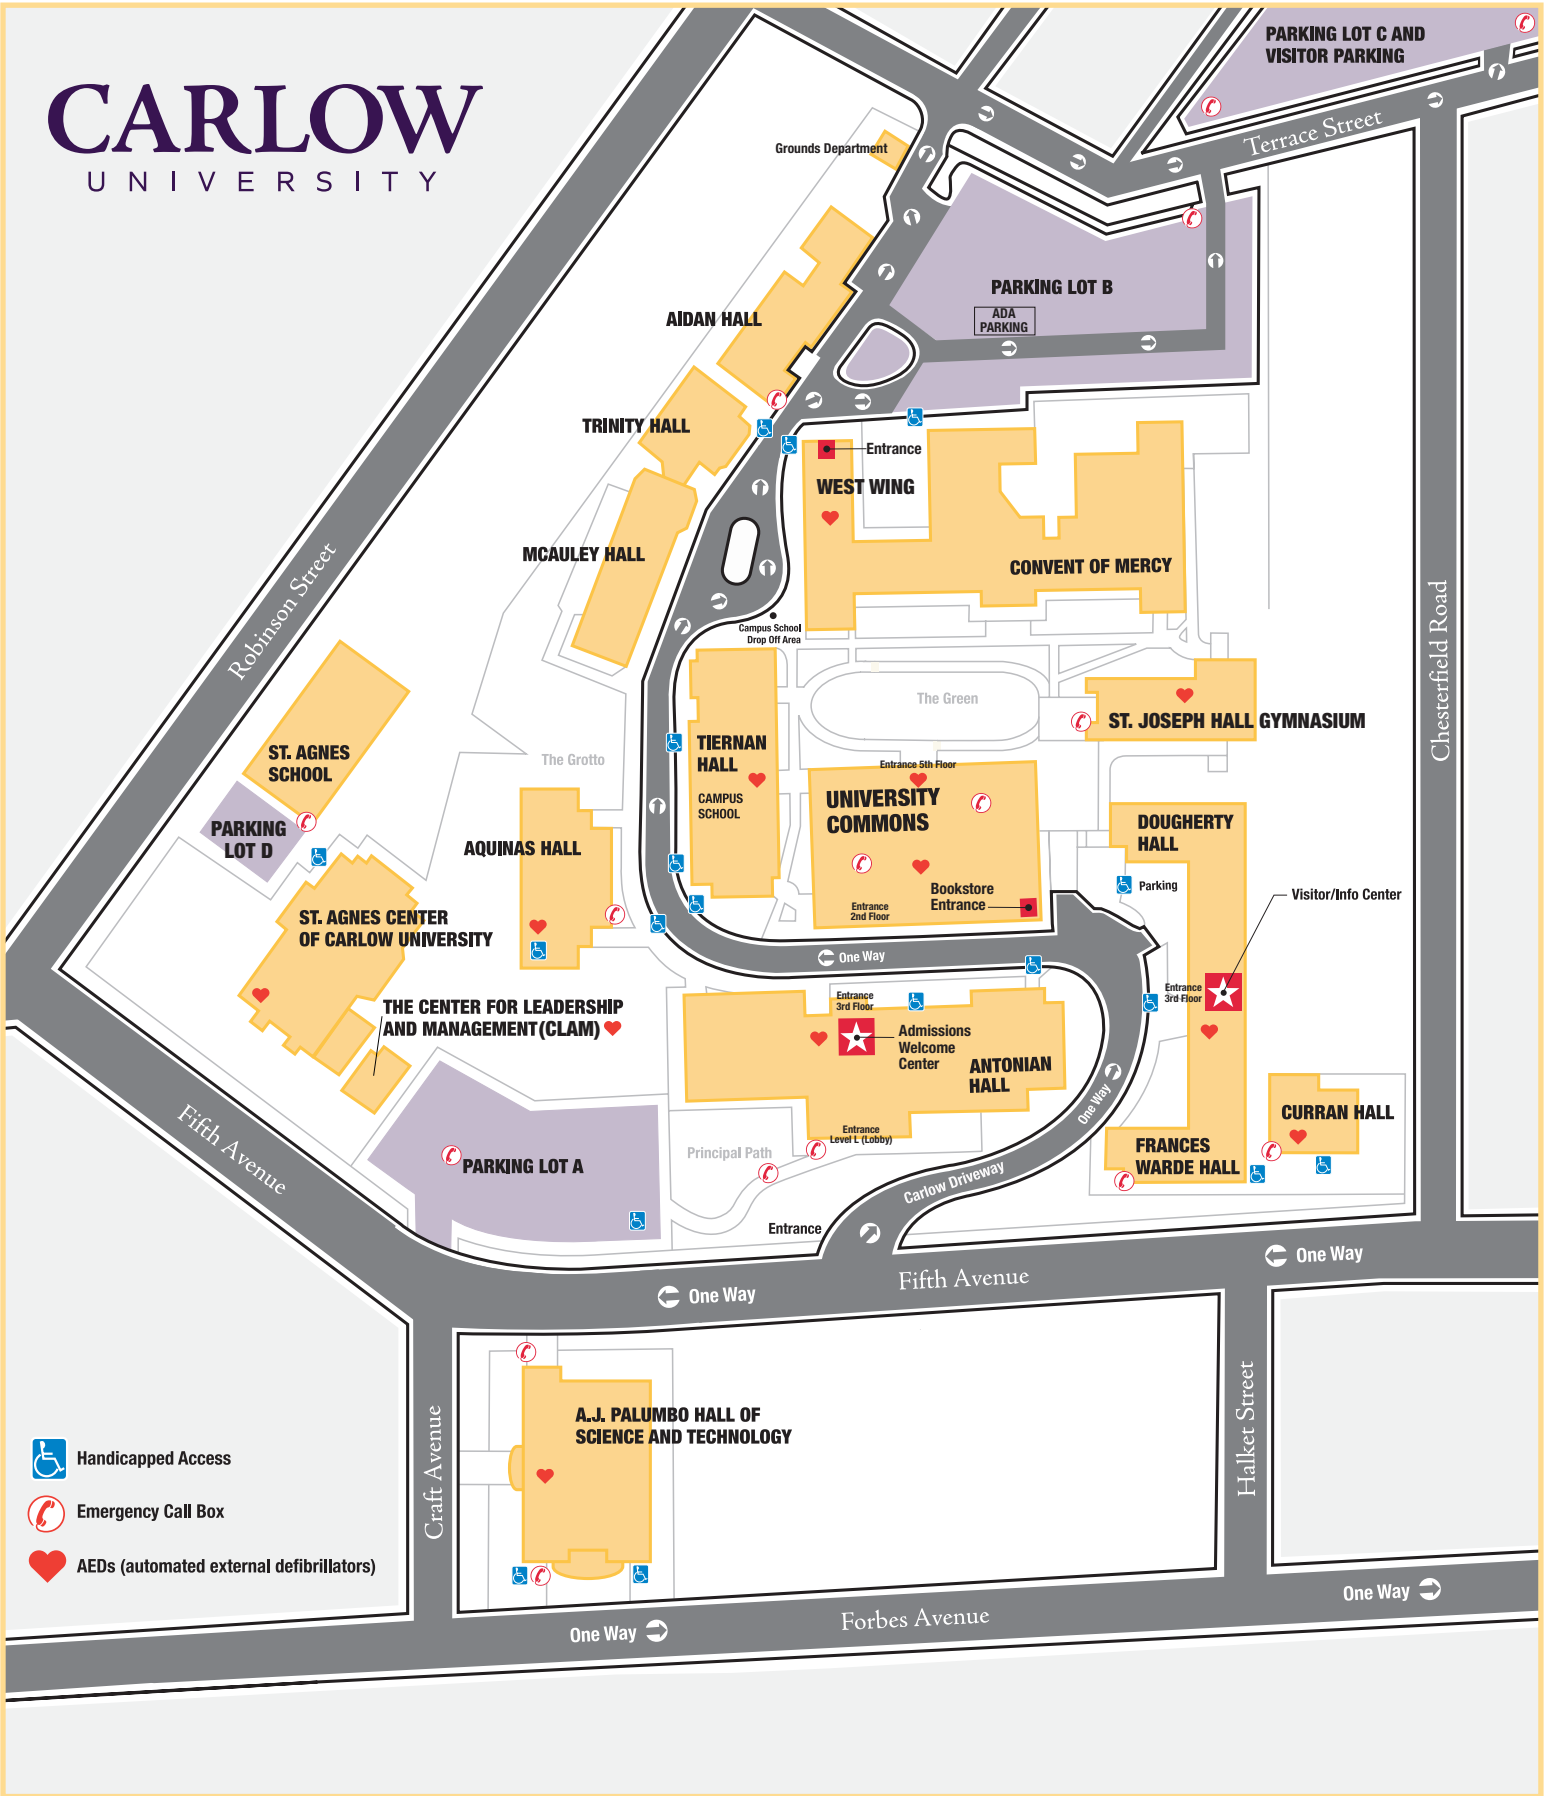

CARLOW UNIVERSITY

CAMPUS MAP

DIRECTORY ON REVERSE

DEPARTMENT/BUILDING	FLOOR(S)
Academic Affairs	
West Wing, adjacent to Convent of Mercy	1
Accounting Department	
Center for Leadership and Management (CLAM)	1
Admissions Welcome Center	
Antonian Hall	3
Advancement	
West Wing, adjacent to Convent of Mercy	3
Alumni Relations	
West Wing, adjacent to Convent of Mercy	3
Art Department	
Antonian Hall	4
Art Studio and Gallery #1	
Frances Warde Hall	Ground
Art Gallery #2	
University Commons	2
Athletics	
St. Joseph Hall	3
Biology Department	
A.J. Palumbo Hall of Science and Technology	2
Bookstore	
University Commons	1
Business Management Department	
Center for Leadership and Management (CLAM)	1
Campus Ministry	
University Commons	2
Campus Life/Residence Life	
University Commons	2
Campus Activities Board (CAB) Office	
University Commons	1
Career Development	
University Commons	2
Celtic Café	
A.J. Palumbo Hall of Science and Technology	1
Celtic Simulation Center for Innovative Learning	
Curran Hall	3, 4
Center for Academic Achievement (CAA)	
University Commons	4
Center for Digital Learning and Innovation (CDLI)	
University Commons	4
Center for Experiential Learning	
University Commons	2
Center for Global Learning	
University Commons	2
Ceramics Studio	
Antonian Hall	1
Chapel /Prayer Room	
University Commons	5
Chemistry Department	
A.J. Palumbo Hall of Science and Technology	3
Communication Department	
Antonian Hall	5
Dining Room	
Tiernan Hall	1
Disabilities Services	
University Commons	4
Education Department	
A.J. Palumbo Hall of Science and Technology	2
English Department	
Aquinas Hall	1
Facilities	
3356 5th Avenue	2
Finance and Administrative Services	
West Wing, adjacent to Convent of Mercy	2
Financial Aid at the Student HUB	
Antonian Hall	2
Fitness Center	
St. Joseph Hall	3